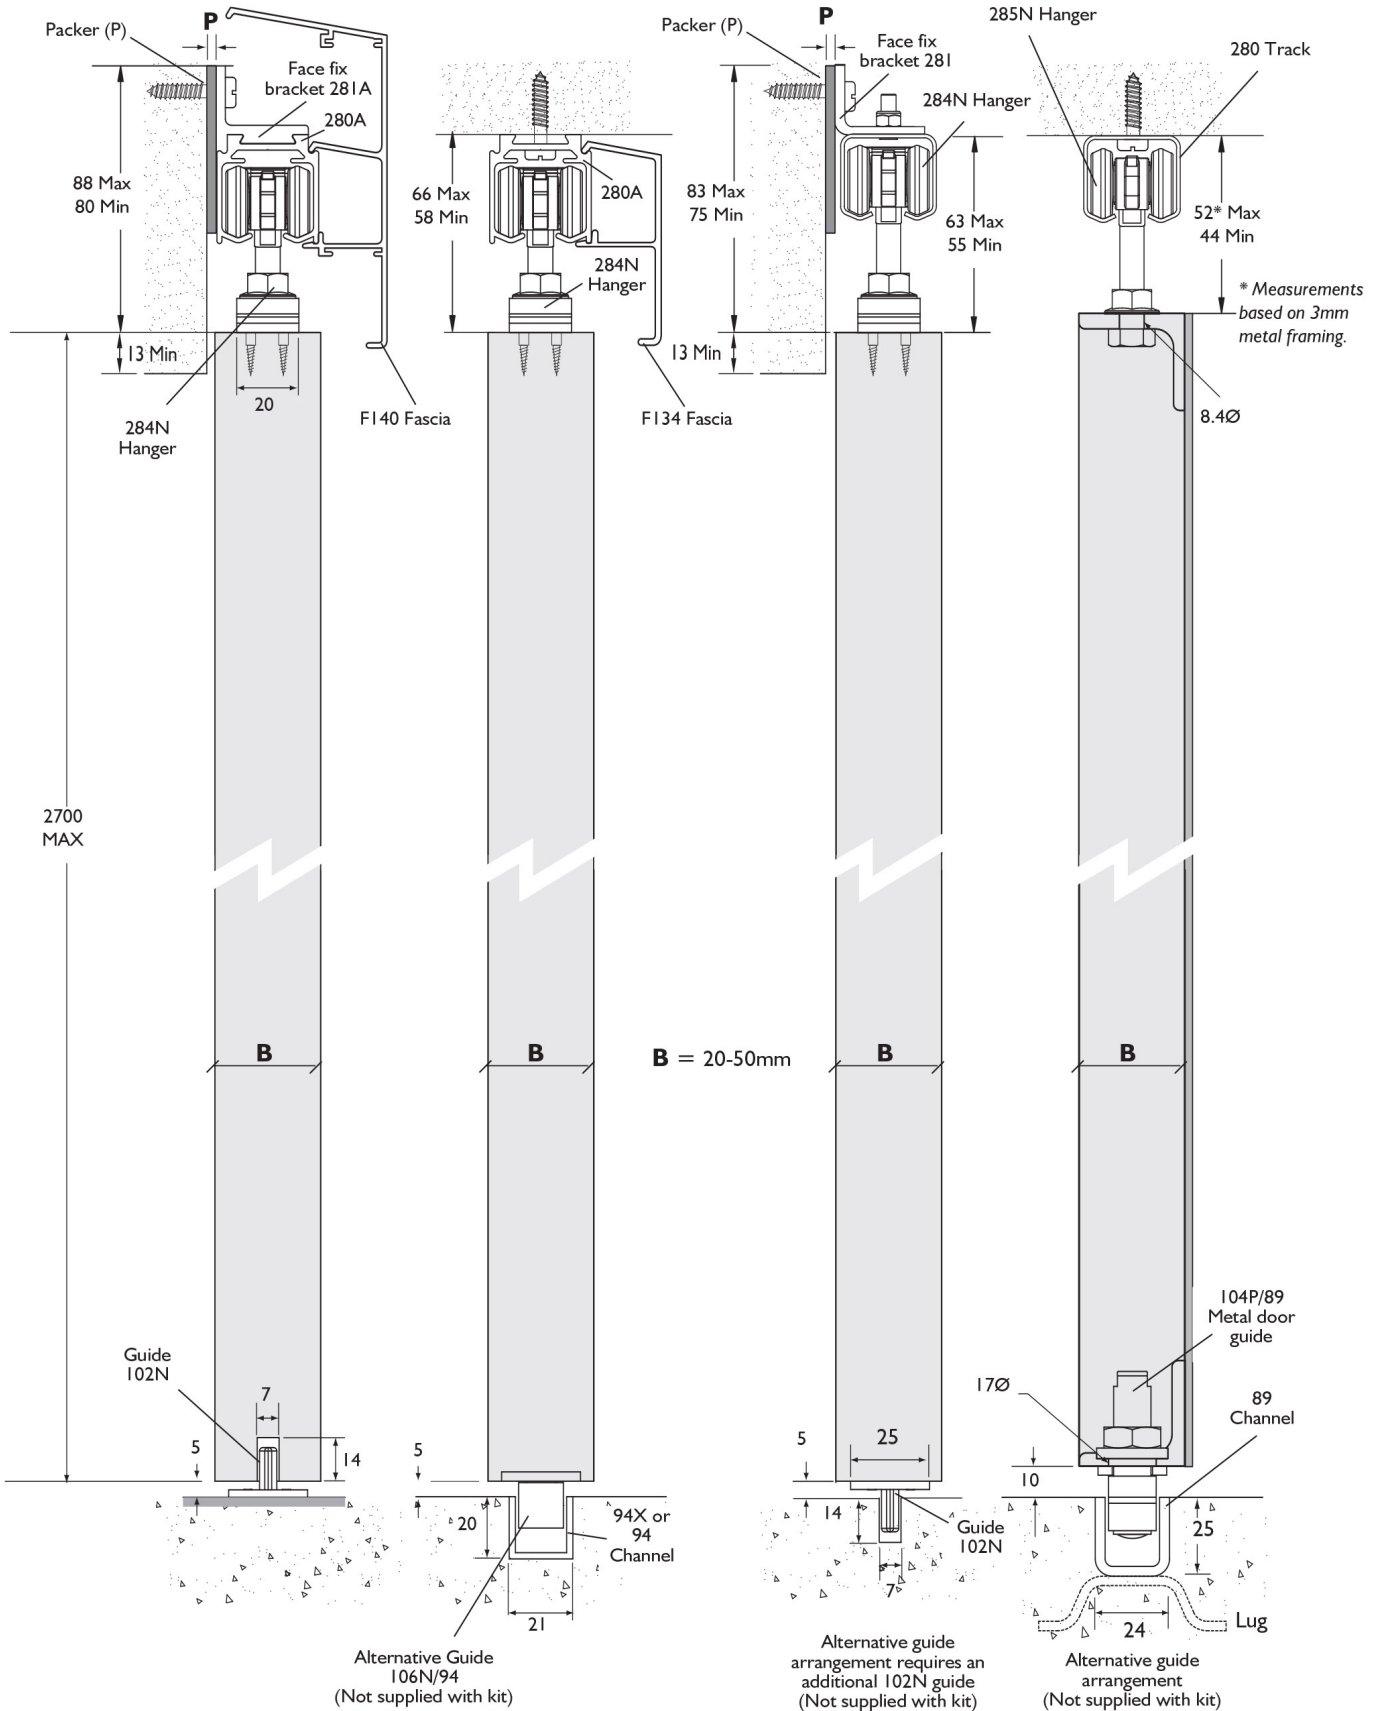

****Replace with length of track for full short code

* An anodised aluminium track (280AN/****) is also available

**For metal doors use 285

Accessories

Simultaneous Action Kit	For biparting doors	SIM100	
Soffit Fixed Fascia	For doors up to 50mm thick	F134/****	
Face Fixed Fascia	For doors up to 50mm thick	F140/****	
Face Fixed Brackets	For steel track (pack of 5 or 8)	2815 or 2818	
	For aluminium track (pack of 5 or 8)	2815A or 2818A	
Roller Guide	For metal doors	106N/94	
Guide Channel	Aluminium	94X/****	
Flush Pulls	Oval, 144mm x 44mm in black or satin	144B or 144S	
	Round, in satin, chrome, black or polished brass	385/S, 385/C, 385/B or 385/P	
	Square, in satin, chrome or black	53/S, 53/C or 53/B	
	Rectangular in satin or chrome	125/S or 125/C	
Planet Acoustic Drop Seal*	For doors between 675-1675mm wide, available in left and right hand variants	DSEAL/****L or DSEAL/****R	

Watch the Installation Video

Visit www.pchenderson.com/husky-sliding-installation or scan the QR code using your phone

* Only available for applications without a guide channel and doors with a minimum thickness of 35mm

$$P = \frac{B}{2} - 14$$

Aluminium Track

Steel Track

Nextcraft Ltd.

Ironmongery, Curtain Rails, Blinds, Flooring,
Carpets, Automatic Sliding & Swing Doors,
Movable Partitions Renovations & much more

☎ 0722 493 359 / 0726 399 819