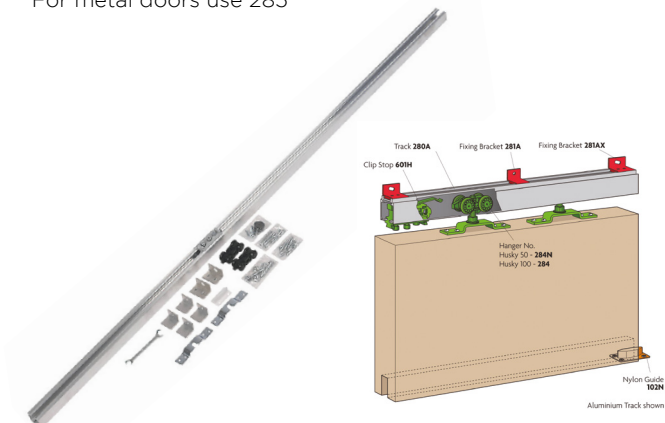

Kit Contents

Component	Short Code (Aluminium)*	Short Code (Steel)
Track (x1)*	280A/****	280/****
Face Fixed Brackets	281A	281
Nylon Bodies Hangers (x2)	284**	284**
Nylon Guide (x1)	102N	102N
Clip Stop (x1)	601H	601H
Track Stop (x1)	287	287

****Replace with length of track for full short code

* An anodised aluminium track (280AN/****) is also available

**For metal doors use 285